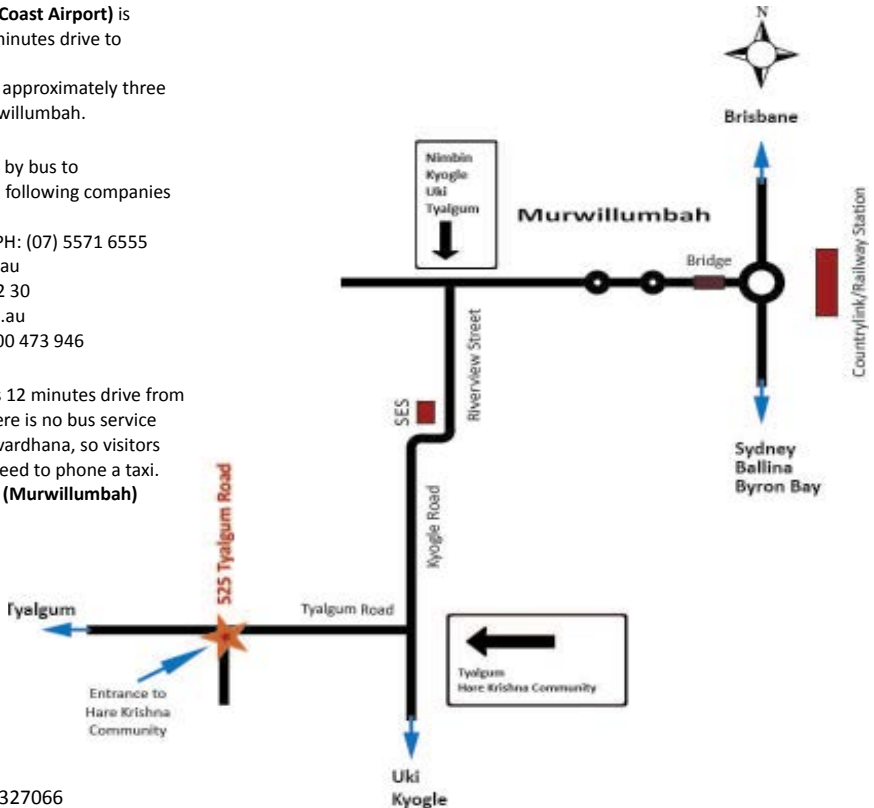

BY CAR FROM THE SOUTH

- Travel north along the M1 Motorway and follow the directions towards Brisbane.
- Take the Tweed Valley Way turnoff past the Billinudgel exit and continue for approximately 25km.
- Upon arriving at Murwillumbah, turn left at the roundabout just after the railway station.

FROM MURWILLUMBAH

- Cross the bridge over the Tweed River and go straight through the roundabout, through the traffic lights and then straight through the next roundabout.
- Go past Knox Park on the left, continue straight on for approximately 350m until you reach the Uki/Tyalgum turnoff. Turn left and proceed along Riverview Street for approximately 5km.
- Then turn right at the signpost to Tyalgum and Hare Krishna Community.
- **Proceed along Tyalgum Road 5.25km until you see a SCHOOL/40 km sign, closely followed by the entrance on the left to the Hare Krishna Community and School, indicated by the cow sculpture and signage.**

BY AIR

The nearest airports to New Govardhana:

Coolangatta (Gold Coast Airport) is approximately 30 minutes drive to Murwillumbah.

Brisbane Airport is approximately three hours drive to Murwillumbah.

BY BUS

BY TAXI

New Govardhana is 12 minutes drive from Murwillumbah. There is no bus service directly to New Govardhana, so visitors without a car will need to phone a taxi.

Tweed Valley Taxis (Murwillumbah)

PH: (02) 6672 6666